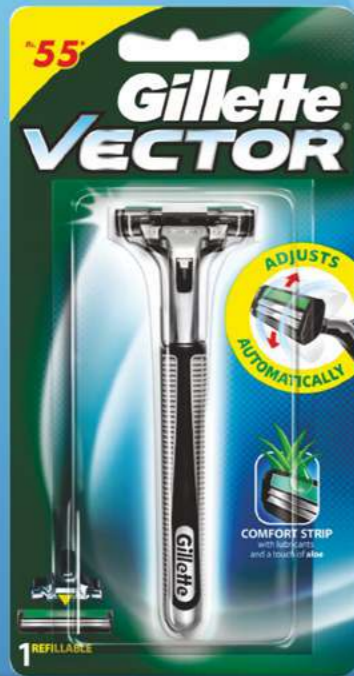

VECTOR RAZOR

- ·Twin Blade Technology
- ·Centre Pivoting Head
- ·Lubrastrip

CARTS: 8s-4s-2s