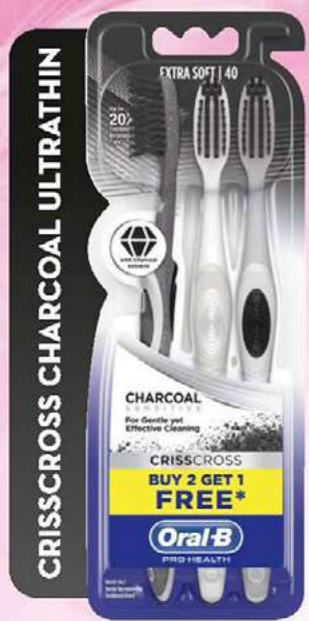

Integrated Tongue Cleaner Cleans tongue and cheek

Designer Handle

Premium Trim Pattern

OB CDBACFS 6+2SW FREE

OB PH UT CHARCL B2G1

OB PH UT CHARCL 1s

Special Features

Infused with Charcoal Extract